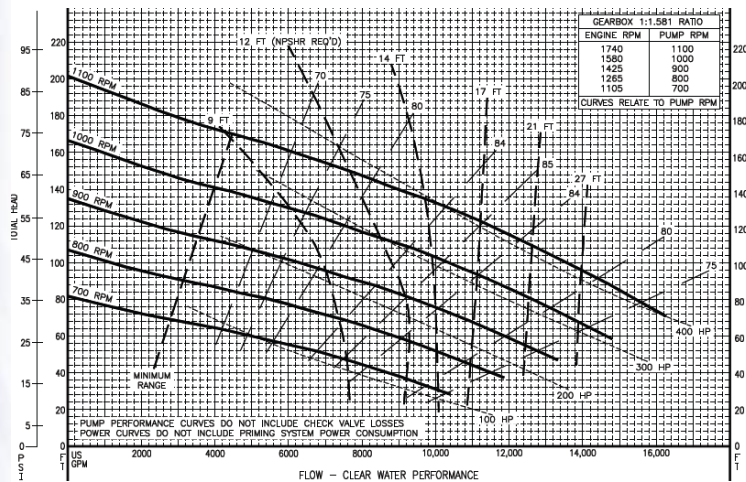

Material Specifications

- Standard Build
- Cast Iron enclosed impeller
- Replaceable wear rings
- Pump Shaft
- 17-4PH Stainless Steel
- Mechanical Seal
- Tungsten carbide vs. silicon carbide mating faces
- Oil-bath lubrication for dry running
- Flanges
- 18" suction; 16" discharge
- ANSI 150# FF

DV-400C Technical Specifications

Production Curve

Performance Specs

Minimum Operating Speed:	700 RPM
Maximum Operating Speed:	1100 RPM
Maximum Head:	200 ft.
Maximum Flow:	16000 gpm

Design Details

Pump Designation:	DV-400C
Pump Description:	Centrifugal end suction pump, single stage, volute type, 2 vane non-clog impeller
Solid Handling Size:	Up to 4.5 inches
Operating Temperature	MIN: -4°F (-20°C) - MAX: +212°F (+100°C)