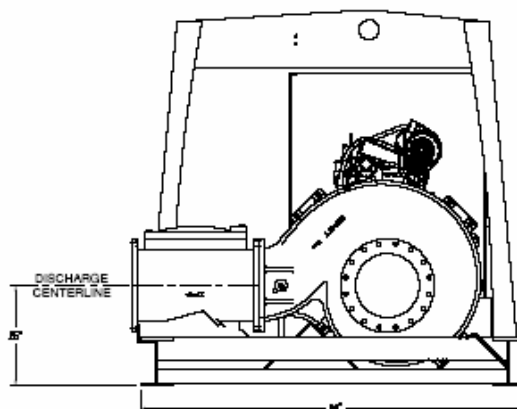

Dimensions

Rain for Rent
P.O. Box 2248
Bakersfield CA 93303
800-742-7246
661-399-9124
FAX 661-393-1542
www.rainforrent.com
info@rainforrent.com

Rain for Rent is a registered trademark of Western Oilfields Supply Company. Features and Specifications are subject to change without notice.