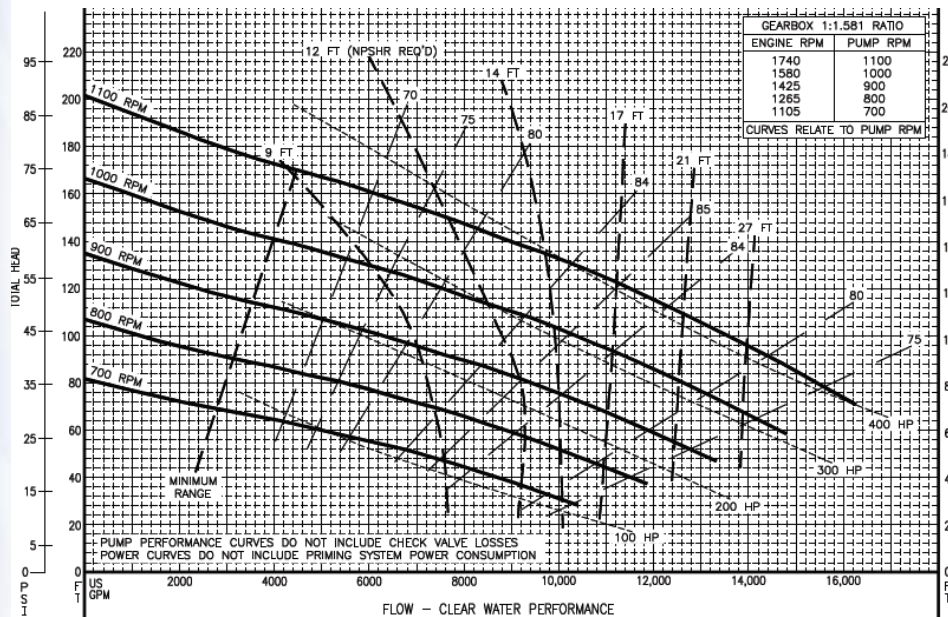

Pump Features

- Solids handling capacities to 4-1/2" diameter
- Continuous self-priming
- Runs dry unattended
- Suction lift to 28 ft.
- Skid mounted
- Auto-start capable control panel
- Fast priming with no "Blow-By"

Technical

- Pedestal mounted pump end
- John Deere 6135H diesel-fueled engine, 12 volt, electric start
- Skid-mounted pump and engine with lifting bracket
- 100-gallon capacity fuel tank
- 60 CFM vacuum pump priming

Material Specifications

- Standard Build
- Cast Iron enclosed impeller
- Replaceable wear rings
- Pump Shaft
- 17-4PH Stainless Steel
- Mechanical Seal
- Tungsten carbide vs. silicon carbide mating faces
- Oil-bath lubrication for dry running
- Flanges
- 18" suction; 16" discharge
- ANSI 150# FF

DV-400C Technical Specifications

Production Curve

Performance Specs

Minimum Operating Speed:	700 RPM
Maximum Operating Speed:	1100 RPM
Maximum Head:	200 ft.
Maximum Flow:	16000 gpm

Design Details

Pump Designation:	DV-400C
Pump Description:	Centrifugal end suction pump, single stage, volute type, 2 vane non-clog impeller
Solid Handling Size:	Up to 4.5 inches
Operating Temperature	MIN: -4°F (-20°C) - MAX: +212°F (+100°C)