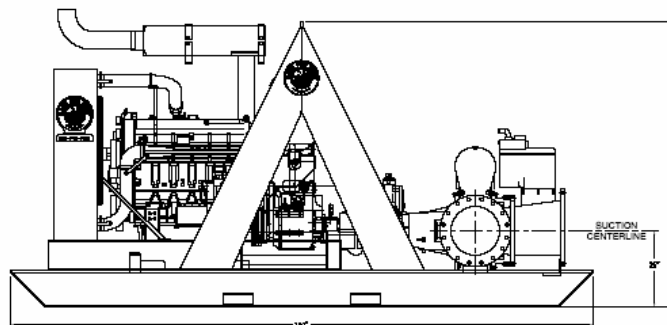

Dimensions

Rain for Rent
P.O. Box 2248
Bakersfield CA 93303
800-742-7246
661-399-9124
FAX 661-393-1542
www.rainforrent.com
info@rainforrent.com

Rain for Rent is a registered trademark of Western Oilfields Supply Company. Features and Specifications are subject to change without notice.